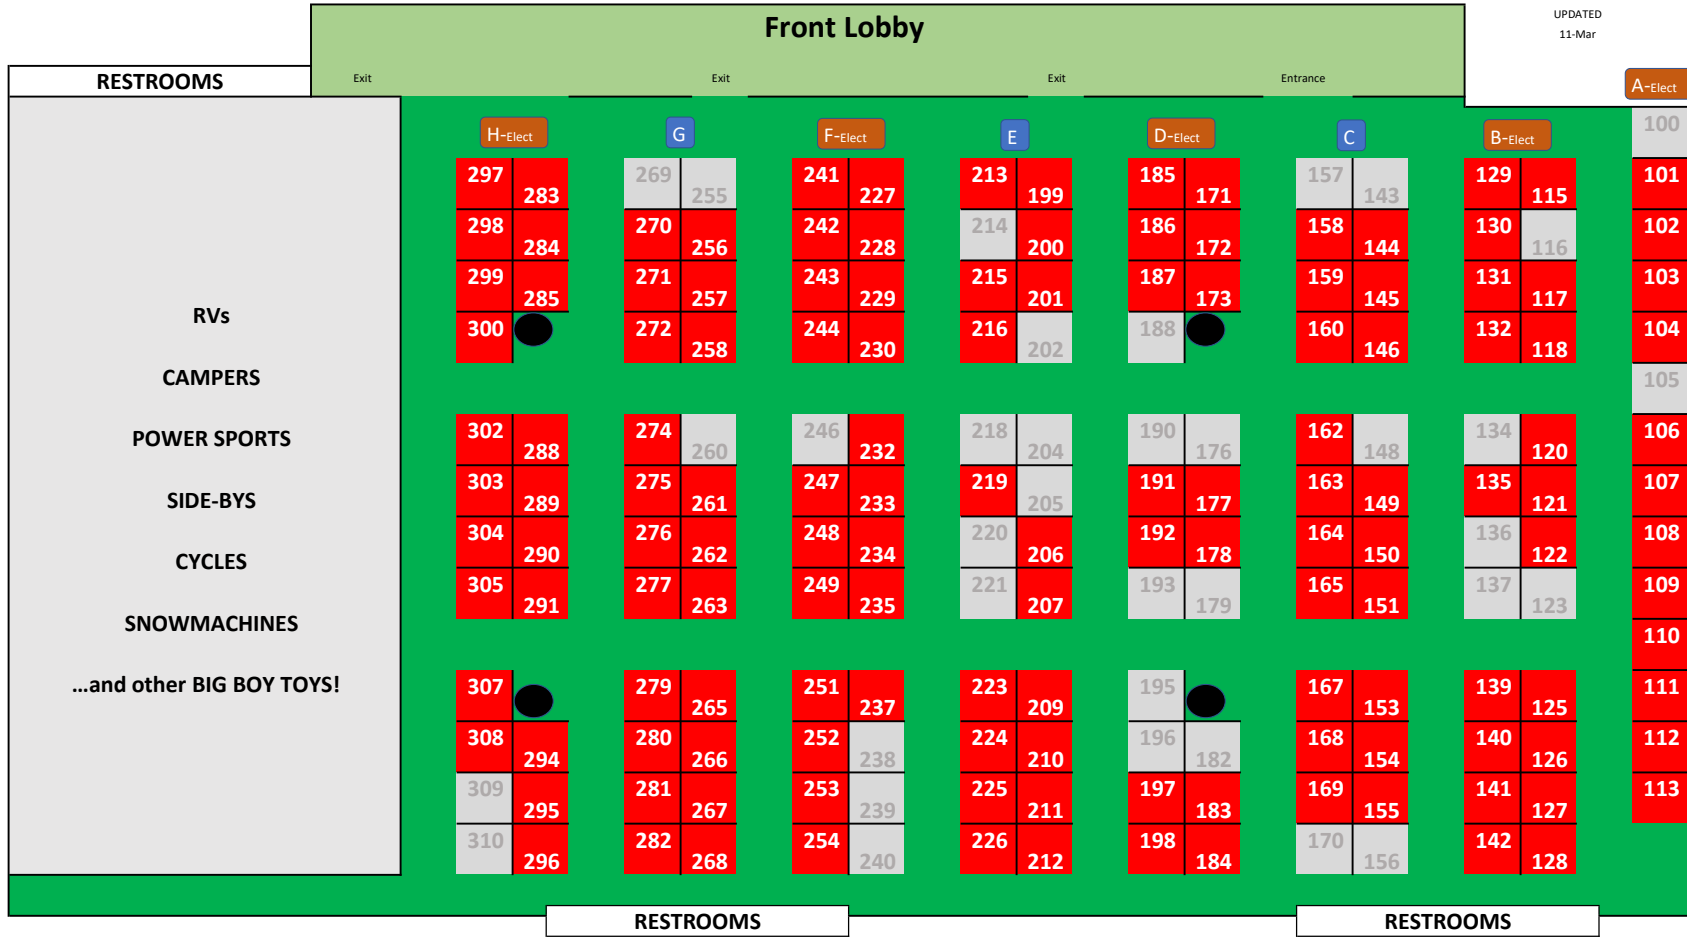

FLOOR DIAGRAM AND VENDOR LIST

November 23rd & 24th
2024
Saturday: 10 - 6
Sunday: 11 - 5

NOTE: Red colored spaces are available.
Map is regularly updated as new vendors register.

Rows "A," "B," "D," "F" and "H" have electrical access option available for $20 per booth. Other rows will not have electric hookups unless arrangements are made with the event decorators for an additional fee.

UPDATED
11-Mar